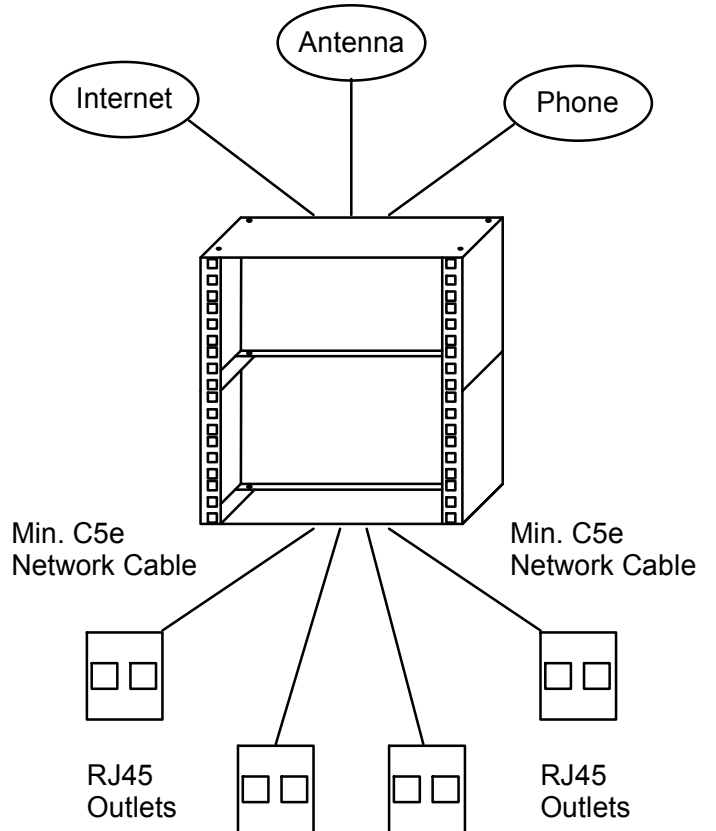

## Description

The Rack Frame is the heart in a FlexCabling solution. This is the place where all the network cables meet, and the different signals are distributed from.

The Rack Frame is a robust metal frame.

## Product Type: 10"/6U Compact Rack Frame

Horizontal size: 10 inch.

Vertical size: 6 Rack units

Colour: Black RAL 9011

Dimensions: 260mm(W) x 270mm(H) x 155/220mm(D)

## Connection sample

RoHS CE